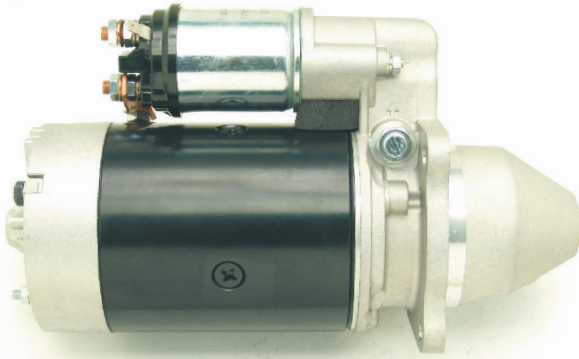

NEW

STARTER MOTORS FOR

NEW

CASE - FERMEC - McCORMICK

LES0252

12V / 3.0 kW / 10T

LES0253

12V / 3.0 kW / 10T