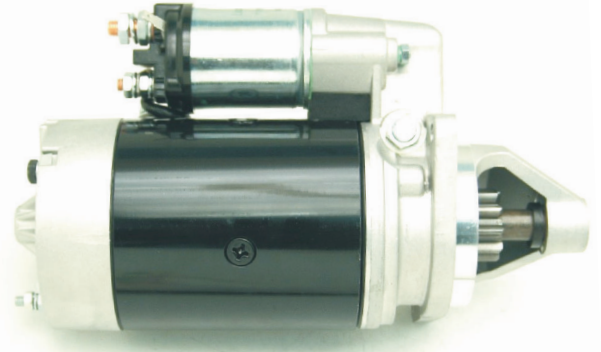

NEW

STARTER MOTORS FOR

NEW

CASE - FERMEC - McCORMICK

LES0252

12V / 3.0 kW / 10T

LES0253

12V / 3.0 kW / 10T