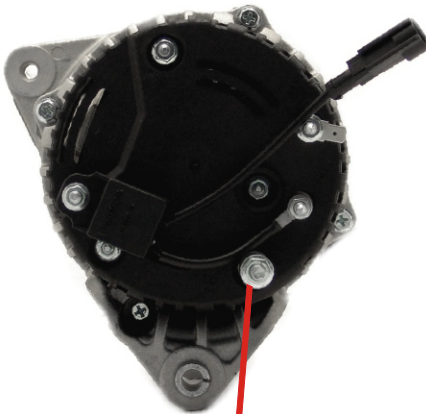

New Developed Unit LEA1183

B+ (M8) versions of LEA1155

LEA1155

14V / 120A

ISKRA CROSS REFERENCES		
11.203.853	AAK5763	IA1224

LEA1183

14V / 120A

ISKRA CROSS REFERENCES		
11.203.822	AAK5759	MG286

B+ (M6)

B+ (M8)

All non - Lucas Elektrik A.Ş. numbers and names are for reference only.

For further inquiries: e-mail:marketing@lucaselektrik.com Fax:+90 264 276 8771

www.lucaselektrik.com