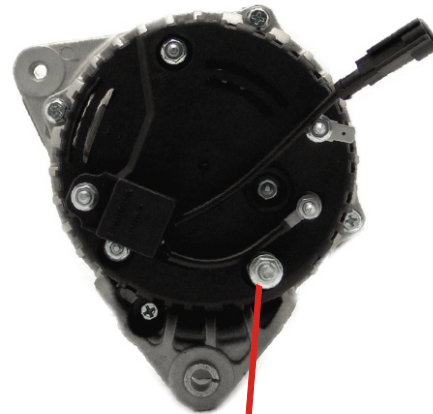

B+ (M8)

All non - Lucas Elektrik A.Ş. numbers and names are for reference only.

For further inquiries: e-mail:marketing@lucaselektrik.com Fax:+90 264 276 8771

www.lucaselektrik.com