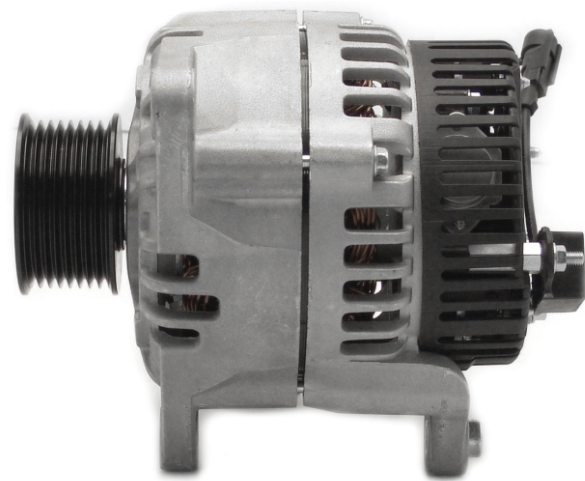

## New Developed Unit LEA1183

B+ (M8) versions of LEA1155

### LEA1155

14V / 120A

ISKRA CROSS REFERENCES		
11.203.853	AAK5763	IA1224