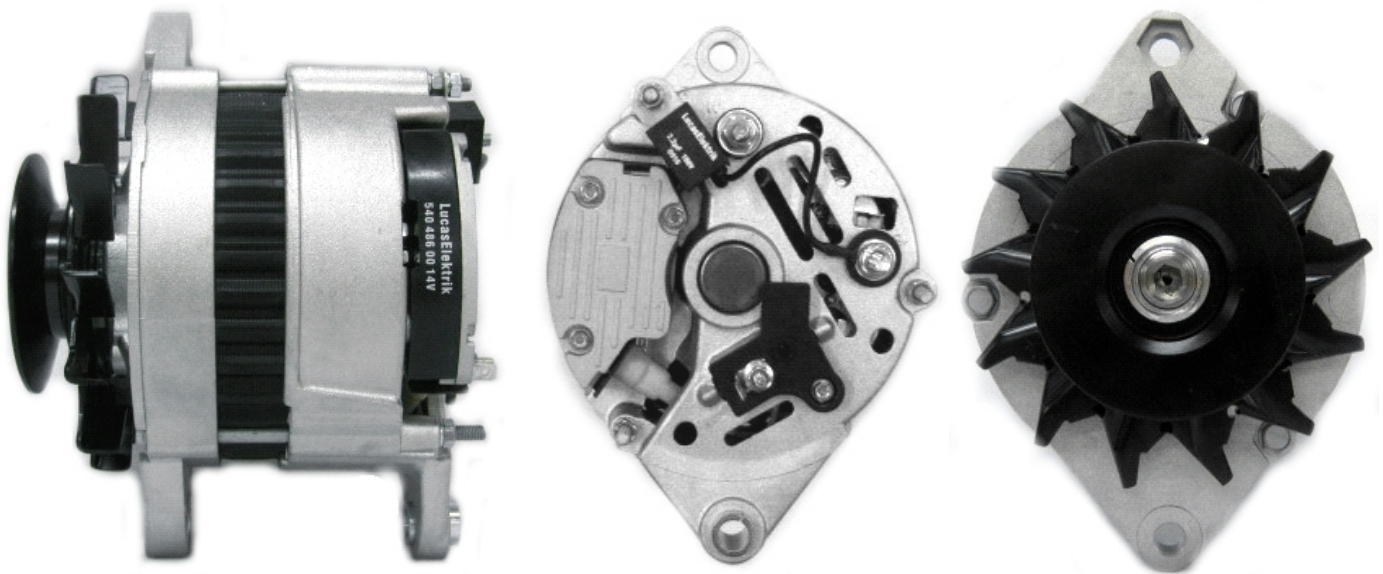

LEA1197

14V / 80A PV1

**REPLACING:
ISKRA
IA163
11.203.754
AAK1841
SUITABLE FOR:
JCB**

All non - Lucas Elektrik A.Ş. numbers and names are for reference only.

For further inquiries: e-mail:marketing@lucaselektrik.com Fax:+90 264 276 8771