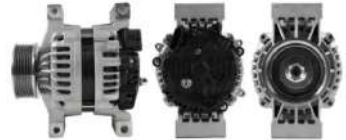

SCANIA

Photo has been used for reference only.

LEA0981

28V / 100A

Rotation: CW
Pulley Outside Diameter (mm): 69.0
Number of Groove: 8

10532961	8600512
8600620	8600690
8600764	861311
A0141546202	A0141547102
A0141547402	A0141547802
A0151540302	A0151541202
A0151541302	A0151542302