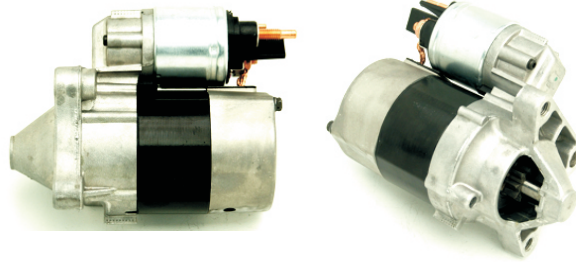

STARTER MOTORS FOR RENAULT CLIO / KANGOO / LAGUNA / MEGANE / SCENIC

LES0233

12V / 0.85kW / CW / 8T

CROSS REFERENCES			
190955	VALEO	D7E27	VALEO
191434	VALEO	D7E47	VALEO
192502	VALEO	TS10E3	VALEO
438163	VALEO	8200182178	RENAULT
458179	VALEO	8200266777	RENAULT
7711135849	RENAULT	8EA738081-001	HELLA
7711135335	RENAULT	CS1276	HELLA

APPLICATIONS		
RENAULT	Clio II 1.6 16V	1998->>
RENAULT	Grand Scenic 1.6	2004->>
RENAULT	Kangoo 1.6 16V, Rapid 1.6 16V	2001->>
RENAULT	Laguna II (BG0/1) 1.6 16V, Grandtour 1.6 16V	2005->>
RENAULT	Megane II 1.4 16V, 1.6 16V, Coupe-Cabriolet 1.6	2002->>
RENAULT	Megane II Grandtour 1.4, 1.6, Sedan 1.4, 1.6	2003->>
RENAULT	Scenic II 1.4, 1.6	2003->>

LES0234

12V / 0.85kW / CW / 8T

CROSS REFERENCES			
438110	VALEO	D7E19	VALEO
190166	VALEO	TS10E4	VALEO
193061	VALEO	8200049826	RENAULT
455974	VALEO		

APPLICATIONS		
RENAULT	Clio II 1.4 16V, 1.6 16V	1998->>
RENAULT	Kangoo 1.6 16V, 1.6 16V 4x4, Rapid 1.6 16V, 1.6 16V 4x4	2001->>
RENAULT	Laguna II 1.6 16V, Grandtour 1.6 16V	2001->>
RENAULT	Megane II Coupe-Cabriolet 1.4 16V, 1.6 16V	1999->>
RENAULT	Megane Coach 1.4 16V, 1.6 16V	1999->>
RENAULT	Megane Grandtour 1.6 16V	1999->>
RENAULT	Megane I 1.4 16V, 1.6 16V	1999->>
RENAULT	Scenic II 1.4, 1.6	1999->>

! These are basically the same units.. The only difference is the solenoid..
LES0233 is for more recent applications and with longer Solenoid terminals..

All non - Lucas Elektrik A.Ş. numbers & names and illustrations are for reference only.