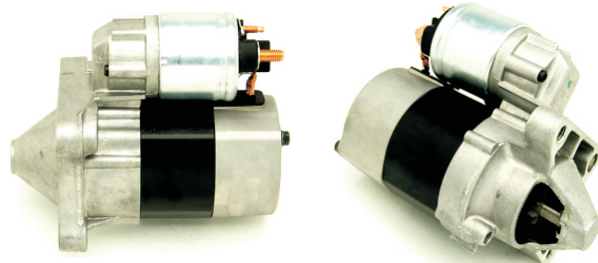

STARTER MOTORS FOR RENAULT CLIO / KANGOO / LAGUNA / MEGANE / SCENIC

LES0233

12V / 0.85kW / CW / 8T

CROSS REFERENCES			
190955	VALEO	D7E27	VALEO
191434	VALEO	D7E47	VALEO
192502	VALEO	TS10E3	VALEO
438163	VALEO	8200182178	RENAULT
458179	VALEO	8200266777	RENAULT
7711135849	RENAULT	8EA738081-001	HELLA
7711135335	RENAULT	CS1276	HELLA

APPLICATIONS		
RENAULT	Clio II 1.6 16V	1998->>
RENAULT	Grand Scenic 1.6	2004->>
RENAULT	Kangoo 1.6 16V, Rapid 1.6 16V	2001->>
RENAULT	Laguna II (BG0/1) 1.6 16V, Grandtour 1.6 16V	2005->>
RENAULT	Megane II 1.4 16V, 1.6 16V, Coupe-Cabriolet 1.6	2002->>
RENAULT	Megane II Grandtour 1.4, 1.6, Sedan 1.4, 1.6	2003->>
RENAULT	Scenic II 1.4, 1.6	2003->>

LES0234

12V / 0.85kW / CW / 8T

CROSS REFERENCES			
438110	VALEO	D7E19	VALEO
190166	VALEO	TS10E4	VALEO
193061	VALEO	8200049826	RENAULT
455974	VALEO		

APPLICATIONS		
RENAULT	Clio II 1.4 16V, 1.6 16V	1998->>
RENAULT	Kangoo 1.6 16V, 1.6 16V 4x4, Rapid 1.6 16V, 1.6 16V 4x4	2001->>
RENAULT	Laguna II 1.6 16V, Grandtour 1.6 16V	2001->>
RENAULT	Megane II Coupe-Cabriolet 1.4 16V, 1.6 16V	1999->>
RENAULT	Megane Coach 1.4 16V, 1.6 16V	1999->>
RENAULT	Megane Grandtour 1.6 16V	1999->>
RENAULT	Megane I 1.4 16V, 1.6 16V	1999->>
RENAULT	Scenic II 1.4, 1.6	1999->>

! These are basically the same units.. The only difference is the solenoid..
LES0233 is for more recent applications and with longer Solenoid terminals..

All non - Lucas Elektrik A.Ş. numbers & names and illustrations are for reference only.