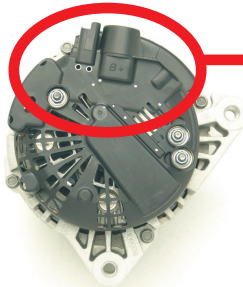

ALTERNATORS

FOR

CITROEN - PEUGEOT - LANCIA - FIAT - SUZUKI

LANCIA PHEDRA

PEUGEOT 807

CITROEN C5

LEA0493 - 14V / 150A

*With PV 6
Clutch
Pulley*

LEA0540 - 14V / 150A

*With PV 6
Clutch
Pulley*

PLEASE SEE CROSS REFERENCES ON THE ATTACHED EXCEL FILE

All non - Lucas Elektrik A.Ş. numbers and names are for reference only.

For further inquiries;

e-mail:n.guc@lucaselektrik.com