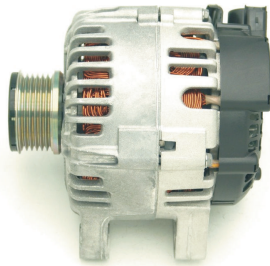

ALTERNATORS

FOR

CITROEN - PEUGEOT - LANCIA - FIAT - SUZUKI

LANCIA PHEDRA

PEUGEOT 807

CITROEN C5

LEA0493 - 14V / 150A

*With PV 6
Clutch
Pulley*

LEA0540 - 14V / 150A

*With PV 6
Clutch
Pulley*

PLEASE SEE CROSS REFERENCES ON THE ATTACHED EXCEL FILE

All non - Lucas Elektrik A.Ş. numbers and names are for reference only.

For further inquiries;

e-mail:n.guc@lucaselektrik.com