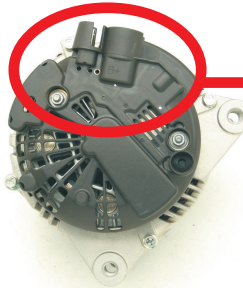

ALTERNATORS

FOR

CITROEN - PEUGEOT - LANCIA - FIAT - SUZUKI

LANCIA PHEDRA

PEUGEOT 807

CITROEN C5

LEA0493 - 14V / 150A

*With PV 6
Clutch
Pulley*

LEA0540 - 14V / 150A

*With PV 6
Clutch
Pulley*

PLEASE SEE CROSS REFERENCES ON THE ATTACHED EXCEL FILE

All non - Lucas Elektrik A.Ş. numbers and names are for reference only.

For further inquiries;

e-mail:n.guc@lucaselektrik.com