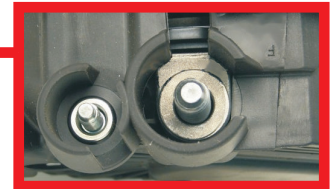

ALTERNATORS

FOR

CITROEN - PEUGEOT - LANCIA - FIAT - SUZUKI

LANCIA PHEDRA

PEUGEOT 807

CITROEN C5

LEA0493 - 14V / 150A

*With PV 6
Clutch
Pulley*

LEA0540 - 14V / 150A

*With PV 6
Clutch
Pulley*

PLEASE SEE CROSS REFERENCES ON THE ATTACHED EXCEL FILE

All non - Lucas Elektrik A.Ş. numbers and names are for reference only.

For further inquiries;

e-mail:n.guc@lucaselektrik.com