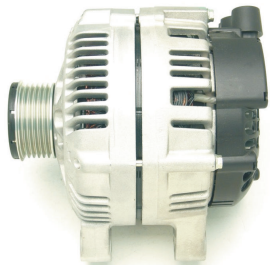

ALTERNATORS

FOR

CITROEN - PEUGEOT - LANCIA - FIAT - SUZUKI

LANCIA PHEDRA

PEUGEOT 807

CITROEN C5

LEA0493 - 14V / 150A

*With PV 6
Clutch
Pulley*

LEA0540 - 14V / 150A

*With PV 6
Clutch
Pulley*

PLEASE SEE CROSS REFERENCES ON THE ATTACHED EXCEL FILE

All non - Lucas Elektrik A.Ş. numbers and names are for reference only.

For further inquiries;

e-mail:n.guc@lucaselektrik.com