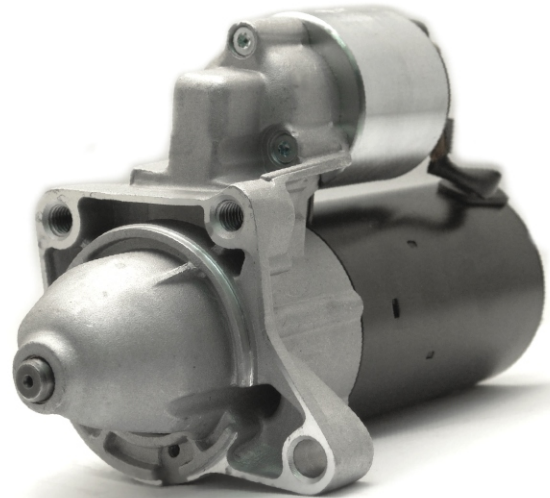

LES0590

12V / 1.4kW

FORD Mondeo I 1.6, 1.8, 2.0
Mondeo II 1.6, 1.8, 2.0
Focus I 1.8, 2.0
Cougar 2.0
Transit Connect 1.8

References:

0001108121, 112235, CS1107, 8EA012140-211, 11.130.717, IS0717, LRS00992, 944280164700, 063280005010, 1061458, 1057652, 1095570, 1250901, 5026806, 8A011840SA, 93BB11000HB, F3RZ11002A, 1478331, 93BB11000AA, XS7U11000CC

LEA0795

14V / 120A

FORD Focus C-Max 1.8 TDCi
Focus II 1.8 TDCi

References:

104210-3630, 0986083080, 114250, CA1941IR, 8EL012426-451, LRA02912, 4M5T10300KB, 4M5T10300KA

All non - Lucas Elektrik A.Ş. numbers and names are for reference only.