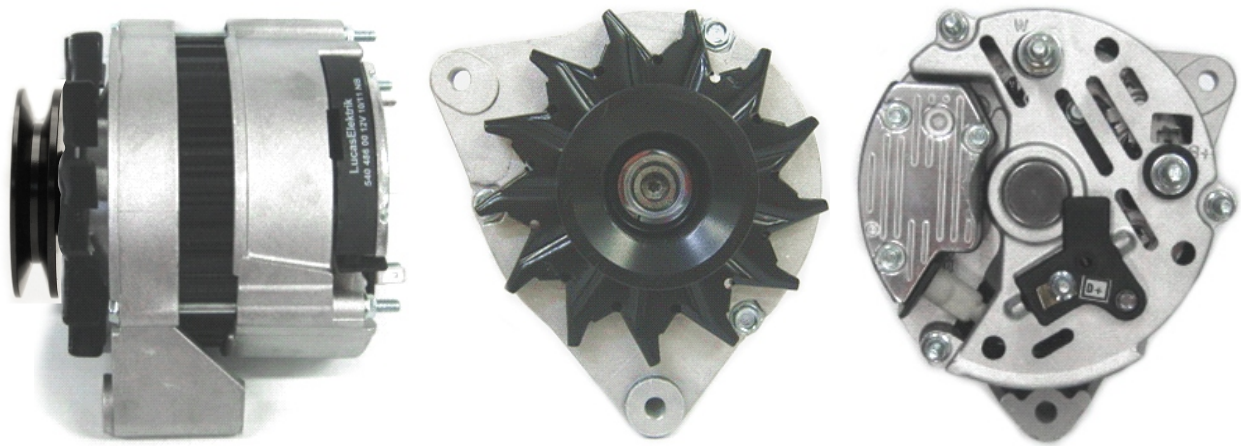

LEA1175 14V / 55A PV1

IA0435

REPLACING ISKRA:11.201.435 / AAK3540
MAHLE: MG 511
RUGGERINI: 01451

RUGGERINI	PK 105/2, PM 105/2, RDM901/1	-
RUGGERINI	RDK 901/2	1979->>
RUGGERINI	RDM901/2, RM270, RM80	-

All non - Lucas Elektrik A.Ş. numbers and names are for reference only.