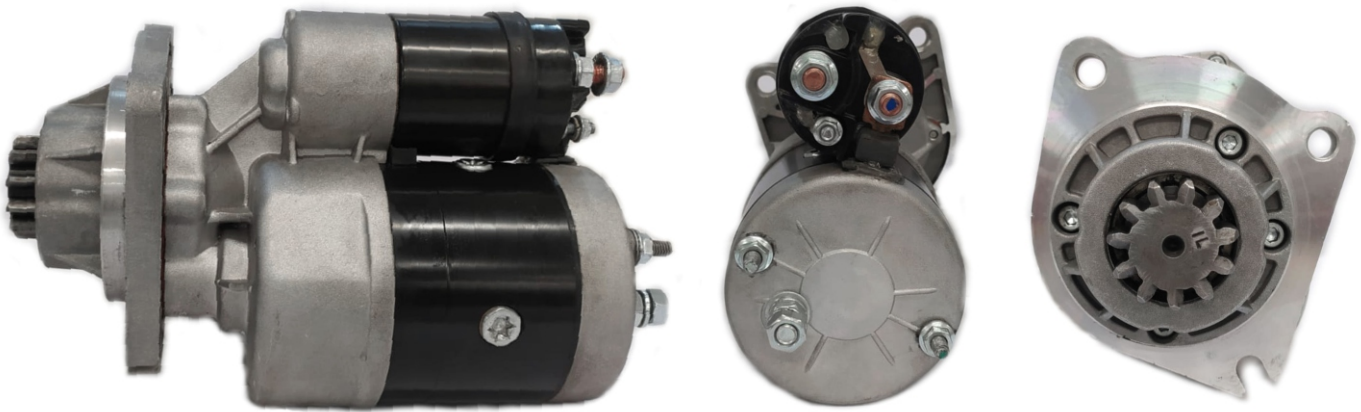

# LES0715

12V / 2.2kW 11T

**REPLACING:**  
LUCAS TVS  
26024094A

**SUITABLE FOR:**  
Sonalika Tractors & Motors  
Basak Traktor 2047, 2060  
Erkunt Tractor Kısmet 50, 55, 58  
Bereket 60

All non - Lucas Elektrik A.Ş. numbers and names are for reference only.