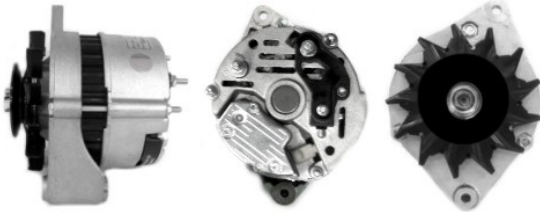

LEA1222 14V - 55A PV1

Replacing:
0120489427, 0120489428, 036903023S
VW

LEA1223 14V - 55A PV1

Replacing:
AAK4135, AAK4524, 0120489666
CASE, CATERPILLAR, FORD, GEHL

LEA1225 14V - 100A PV6

Replacing:
0120468058, 0120468060, 0081543502
MERCEDES BENZ

LEA1226 28V - 110A PV8

Replacing:
0124655036, 0124655411, 1697023
DAF, TEMSA

LEA1227 28V - 80A PV8

Replacing:
0124555007, F000BL0755, 2Z0903015
VW

All non - Lucas Elektrik A.Ş. numbers and names are for reference only.