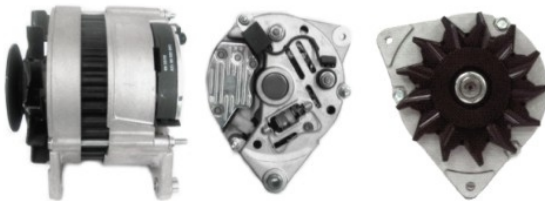

LEA1222 14V - 55A PV1

Replacing:
0120489427, 0120489428, 036903023S
VW

LEA1223 14V - 55A PV1

Replacing:
AAK4135, AAK4524, 0120489666
CASE, CATERPILLAR, FORD, GEHL

LEA1225 14V - 100A PV6

Replacing:
0120468058, 0120468060, 0081543502
MERCEDES BENZ

LEA1226 28V - 110A PV8

Replacing:
0124655036, 0124655411, 1697023
DAF, TEMSA

LEA1227 28V - 80A PV8

Replacing:
0124555007, F000BL0755, 2Z0903015
VW

All non - Lucas Elektrik A.Ş. numbers and names are for reference only.